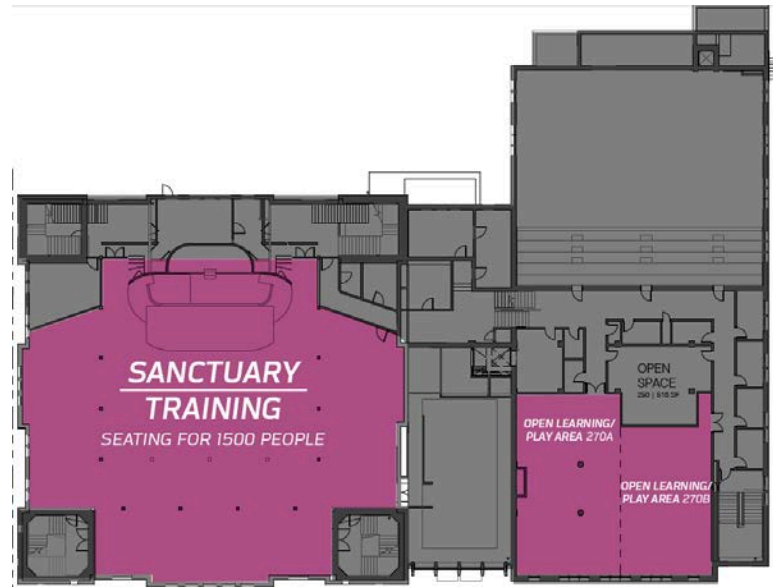

SUPER BOWL LII STAFF TRAINING FACILITY

FRONT LOBBY: TRAINING CHECK IN

SUPER BOWL LII STAFF TRAINING FACILITY

LEVEL 1

Training Check In Lobby
Gymnasium Breakout Room

LEVEL 2

Sanctuary
Open Learning/Play Area Breakouts

LEVEL 3

Fellowship Hall Breakout