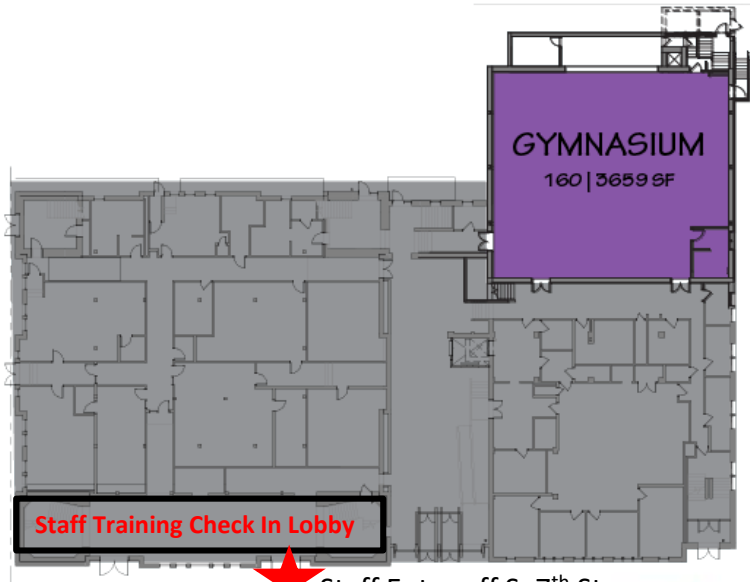

SUPER BOWL LII STAFF TRAINING FACILITY

FRONT LOBBY: TRAINING CHECK IN

SUPER BOWL LII STAFF TRAINING FACILITY

LEVEL 1

Training Check In Lobby
Gymnasium Breakout Room

LEVEL 2

Sanctuary
Open Learning/Play Area Breakouts

LEVEL 3

Fellowship Hall Breakout