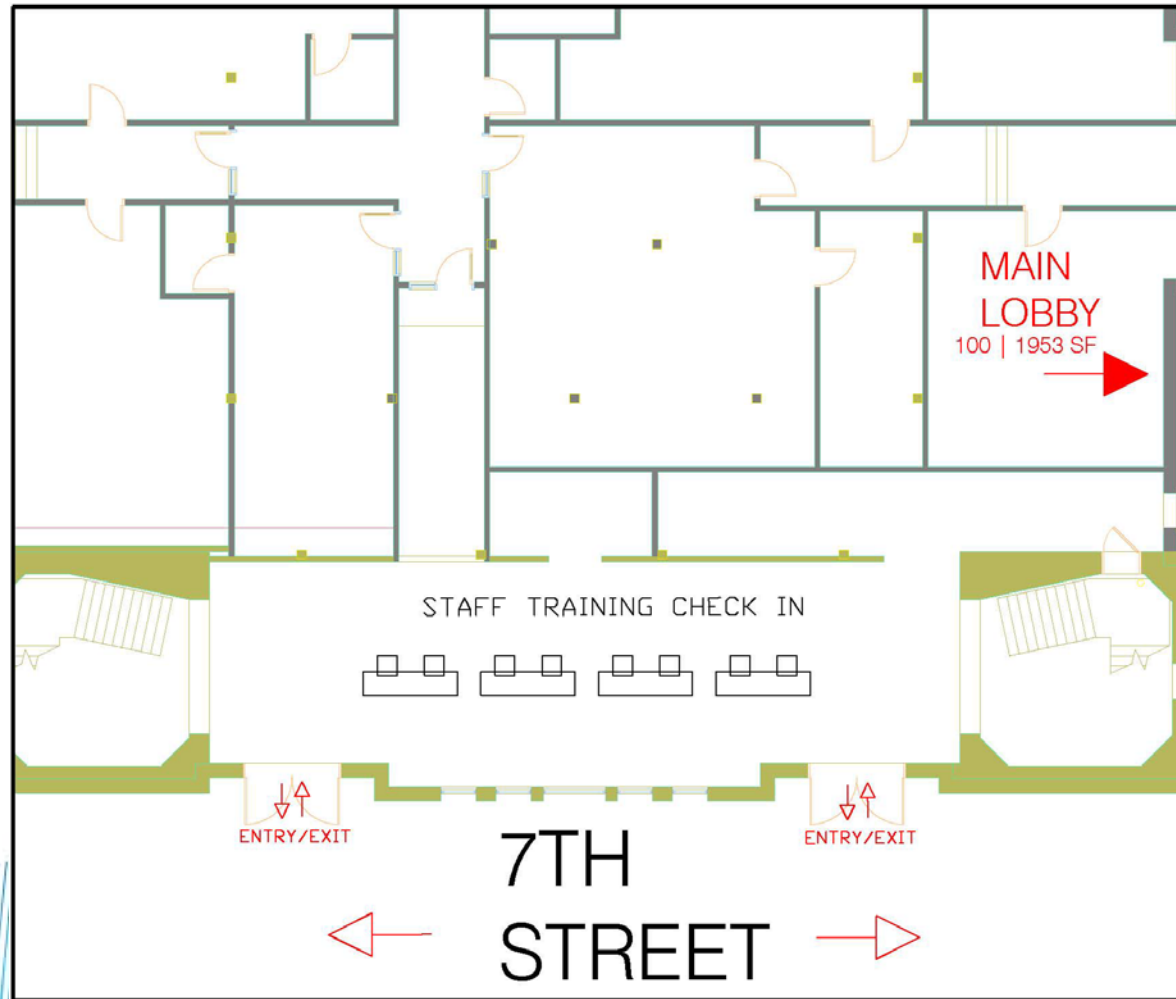

SUPER BOWL LII STAFF TRAINING FACILITY

LOCATED AT:

810 S 7TH ST
MINNEAPOLIS, MN 55415

PARKING: Ride the Metro Rail
and get off at the US Bank
Stadium Stop.

<https://www.metrotransit.org/>

★ Enter Front Lobby for
check in Off S. 7th Street

SUPER BOWL LII STAFF TRAINING FACILITY

FRONT LOBBY: TRAINING CHECK IN

SUPER BOWL LII STAFF TRAINING FACILITY

LEVEL 1

Training Check In Lobby
Gymnasium Breakout Room

LEVEL 2

Sanctuary
Open Learning/Play Area Breakouts

LEVEL 3

Fellowship Hall Breakout